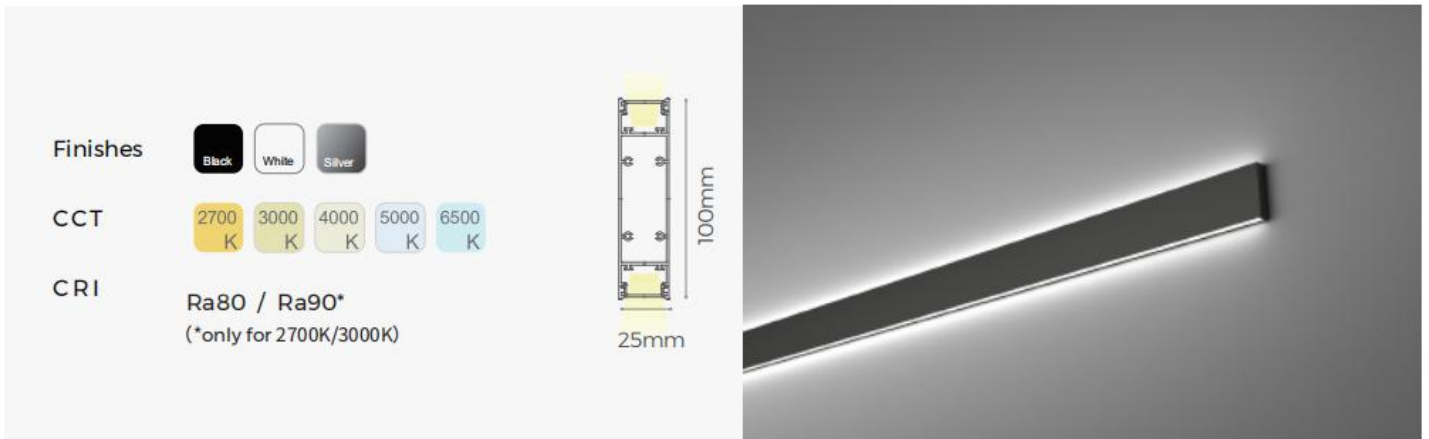

Specification

LC25 AC220V

- Up and down lighting design with wall mounted way , 25mm slender lighting surface .
- 105 Lm/w high light efficiency design,lumen output up to 4200 Lm/m .
- Germany brand PC diffuser with uniform and soft light output
- Built-in power , invisible and beautiful .