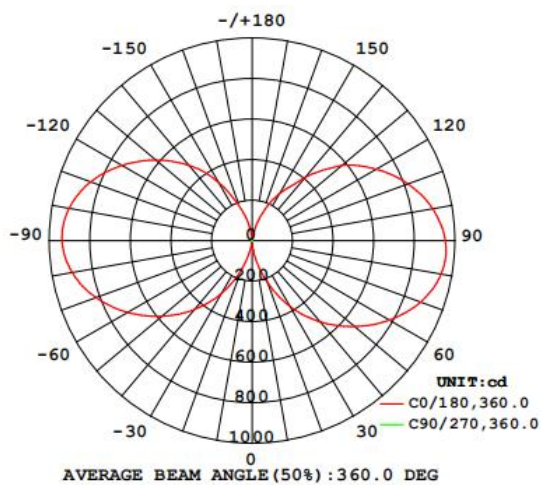

Specification

LC25 AC220V

- Up and down lighting design with wall mounted way , 25mm slender lighting surface .
- 105 Lm/w high light efficiency design,lumen output up to 4200 Lm/m .
- Germany brand PC diffuser with uniform and soft light output
- Built-in power , invisible and beautiful .

Optical & electronic data

	 Diffuser
600mm	27W / 2266LM
1200mm	52W / 4532LM
1500mm	65W / 5665LM
1800mm	80W / 7040LM
2400mm	100W / 9064LM

Remark :

- 1、 the tolerance of output data can be vary up to 10%;
- 2、 the output data is typical value;

1.2m luminaire with diffuser

Packing:

Cover	Length	Type	Size(mm)	Pcs/bundle	NW(kg)	GW(kg)	Size (whole package)
Diffuser	613mm	BOX	690*123*40mm	6pcs	/	/	690*275*230mm
	1213mm	BOX	1290*123*40mm	6pcs	/	/	1290*275*230mm
	1513mm	BOX	1590*123*40mm	6pcs	/	/	1590*275*230mm
	1813mm	BOX	1890*123*40mm	6pcs	/	/	1890*275*230mm
	2413mm	BOX	2580*123*40mm	6pcs	/	/	2580*275*230mm

Description about label information

LLS-LS5470(F)

Luminous flux: 1880LM
 Power(Typ): 36W
 CCT: 4000K
 CRI: >80
 Input voltage: 100-277VAC
 Frequency: 50/60Hz

Type: Luminaire
 Part NO: LLS-LS5470DFSS1200(F)-R36NW8D-CC
 SO: YO17050147
 NO: ZWL170510-0380
 Color: Silver
 Power factor: >0.95
 Cover type: Diffuser
 Size: 54x70x1207mm