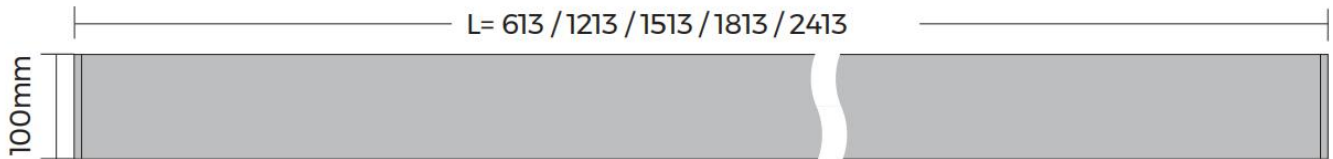

Specification

LC25 AC220V

- Up and down lighting design with wall mounted way , 25mm slender lighting surface .
- 105 Lm/w high light efficiency design,lumen output up to 4200 Lm/m .
- Germany brand PC diffuser with uniform and soft light output
- Built-in power , invisible and beautiful .

Optical & electronic data

	 Diffuser
600mm	27W / 2266LM
1200mm	52W / 4532LM
1500mm	65W / 5665LM
1800mm	80W / 7040LM
2400mm	100W / 9064LM

Remark :

- 1、 the tolerance of output data can be vary up to 10%;
- 2、 the output data is typical value;

1.2m luminaire with diffuser

Packing:

Cover	Length	Type	Size(mm)	Pcs/bundle	NW(kg)	GW(kg)	Size (whole package)
Diffuser	613mm	BOX	690*123*40mm	6pcs	/	/	690*275*230mm
	1213mm	BOX	1290*123*40mm	6pcs	/	/	1290*275*230mm
	1513mm	BOX	1590*123*40mm	6pcs	/	/	1590*275*230mm
	1813mm	BOX	1890*123*40mm	6pcs	/	/	1890*275*230mm
	2413mm	BOX	2580*123*40mm	6pcs	/	/	2580*275*230mm

www.colorsled.com

Ordering code :

Category	Series	Section Size	Diffuser Shape	Diffuser Nature	Carrier Style	Profile Color	End Cap Style	Length	Light Source Type	Light Source Power	CCT	CRI	Power Type	Package	Label Type
Stylish Lighting system	LLS -	LC 25	Flat F	Diffuser D	NO Carrier X	Silver S	Holeless end cap S	600mm	24VDC flexible strip F	40W/m 40	2700K SW	>80 8	Non dimming N	COLORS Individual D	COLORS C
						Black W		1200MM			3000K WW	>90 9			Customized S
						White B		1500MM			4000K NW				
								1800MM			5000K DW				
								2400MM			6000K W				