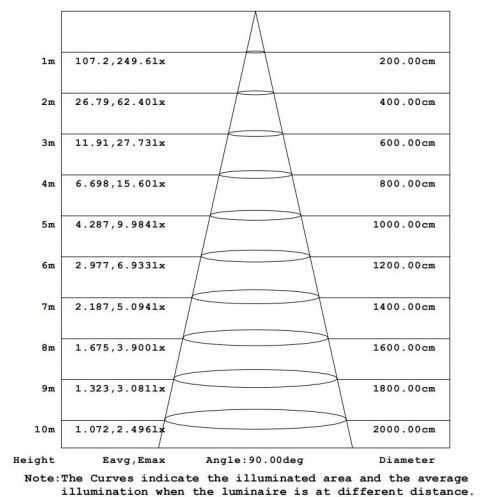

Specification

LC25 AC220V

- Up and down lighting design with wall mounted way , 25mm slender lighting surface .
- 105 Lm/w high light efficiency design,lumen output up to 4200 Lm/m .
- Germany brand PC diffuser with uniform and soft light output
- Built-in power , invisible and beautiful .

Optical & electronic data

	 Diffuser
600mm	27W / 2266LM
1200mm	52W / 4532LM
1500mm	65W / 5665LM
1800mm	80W / 7040LM
2400mm	100W / 9064LM

Remark :

- 1、 the tolerance of output data can be vary up to 10%;
- 2、 the output data is typical value;

1.2m luminaire with diffuser

Packing:

Cover	Length	Type	Size(mm)	Pcs/bundle	NW(kg)	GW(kg)	Size (whole package)
Diffuser	613mm	BOX	690*123*40mm	6pcs	/	/	690*275*230mm
	1213mm	BOX	1290*123*40mm	6pcs	/	/	1290*275*230mm
	1513mm	BOX	1590*123*40mm	6pcs	/	/	1590*275*230mm
	1813mm	BOX	1890*123*40mm	6pcs	/	/	1890*275*230mm
	2413mm	BOX	2580*123*40mm	6pcs	/	/	2580*275*230mm

Description about label information

LLS-LS5470(F)

Luminous flux: 1880LM
 Power(Typ): 36W
 CCT: 4000K
 CRI: >80
 Input voltage: 100-277VAC
 Frequency: 50/60Hz

Type: Luminaire
 Part NO: LLS-LS5470DFSS1200(F)-R36NW8D-CC
 SO: YO17050147
 NO: ZWL170510-0380
 Color: Silver
 Power factor: >0.95
 Cover type: Diffuser
 Size: 54x70x1207mm