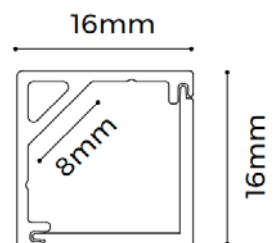

Details

Standard Configuration

Picture	Item	Parameter
	①Profile	Material: AL6063-T5 Profile weight: 0.297kg/2.5m Size: L2500*W16*H16mm Surface processing: Anodizing
	②Cover	Type: Frosted diffuse Material: PC Light transmittance: 70% Size: L2500*W14.6*H14.6 mm (shrink) 0.8mm/m when the temperature rises (drops) 10°C.
	③End caps	Size: L16*W16*H6.5mm

Optional Accessories

Picture	Item	Parameter
	④ FPC strip D6140-24V-8mm	Material: FPC, CCT: 2700/3000/4000/6000K; Ra > 90; Voltage:24V; Power: 6.6W/m; Lumen: 710Lm/m; PCB width: 8mm; Minimum cut: 50mm;
	⑤ End cap with hole	L16*W16*H6.5mm
	⑥ clips	L15*W17*H17mm

Optical Parameter

The testing result of 1M luminaire (with " D6140-24V-8mm " and diffuser)

Package

Mode 1 :

Mode 2 :

Components	Packaging material	Size(mm)	NW(kg)	GW(kg)	Content
Single piece	Hat box	Φ31mm*2580mm	0.5	0.95	1pcs/box
Whole bundle	Hat box	2580*250*165mm	16.5	33.35	33pcs/box
Whole box packaging	Paper box	2580*95*100mm	6	9	12pcs/box