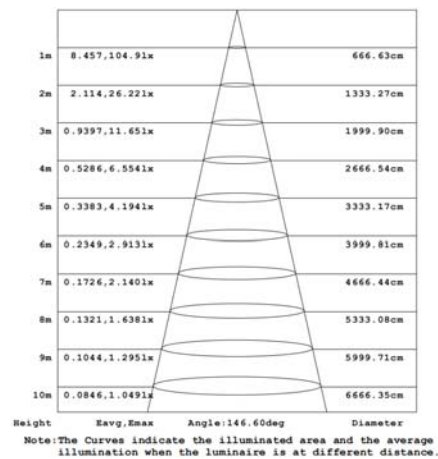

Details

Standard Configuration

Picture	Item	Parameter
	①Profile	Material: AL6063-T5 Profile weight: 0.297kg/2.5m Size: L2500*W16*H16mm Surface processing: Anodizing
	②Cover	Type: Frosted diffuse Material: PC Light transmittance: 70% Size: L2500*W14.6*H14.6 mm (shrink) 0.8mm/m when the temperature rises (drops) 10°C.
	③End caps	Size: L16*W16*H6.5mm

Optional Accessories

Picture	Item	Parameter
	④ FPC strip D6140-24V-8mm	Material: FPC, CCT: 2700/3000/4000/6000K; Ra > 90; Voltage:24V; Power: 6.6W/m; Lumen: 710Lm/m; PCB width: 8mm; Minimum cut: 50mm;
	⑤ End cap with hole	L16*W16*H6.5mm
	⑥ clips	L15*W17*H17mm

Optical Parameter

The testing result of 1M luminaire (with " D6140-24V-8mm " and diffuser)

Package

Mode 1 :

Mode 2 :

Components	Packaging material	Size(mm)	NW(kg)	GW(kg)	Content
Single piece	Hat box	Φ31mm*2580mm	0.5	0.95	1pcs/box
Whole bundle	Hat box	2580*250*165mm	16.5	33.35	33pcs/box
Whole box packaging	Paper box	2580*95*100mm	6	9	12pcs/box