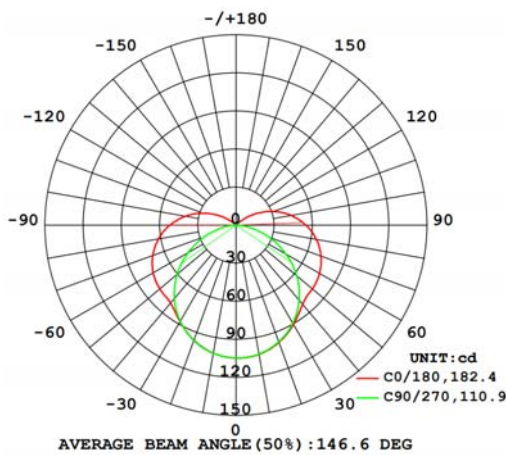

Details

Standard Configuration

Picture	Item	Parameter
	①Profile	Material: AL6063-T5 Profile weight: 0.297kg/2.5m Size: L2500*W16*H16mm Surface processing: Anodizing
	②Cover	Type: Frosted diffuse Material: PC Light transmittance: 70% Size: L2500*W14.6*H14.6 mm (shrink) 0.8mm/m when the temperature rises (drops) 10°C.
	③End caps	Size: L16*W16*H6.5mm

Optional Accessories

Picture	Item	Parameter
	④ FPC strip D6140-24V-8mm	Material: FPC, CCT: 2700/3000/4000/6000K; Ra > 90; Voltage:24V; Power: 6.6W/m; Lumen: 710Lm/m; PCB width: 8mm; Minimum cut: 50mm;
	⑤ End cap with hole	L16*W16*H6.5mm
	⑥ clips	L15*W17*H17mm

Optical Parameter

The testing result of 1M luminaire (with " D6140-24V-8mm " and diffuser)

Package

Mode 1 :

Mode 2 :

Components	Packaging material	Size(mm)	NW(kg)	GW(kg)	Content
Single piece	Hat box	Φ31mm*2580mm	0.5	0.95	1pcs/box
Whole bundle	Hat box	2580*250*165mm	16.5	33.35	33pcs/box
Whole box packaging	Paper box	2580*95*100mm	6	9	12pcs/box