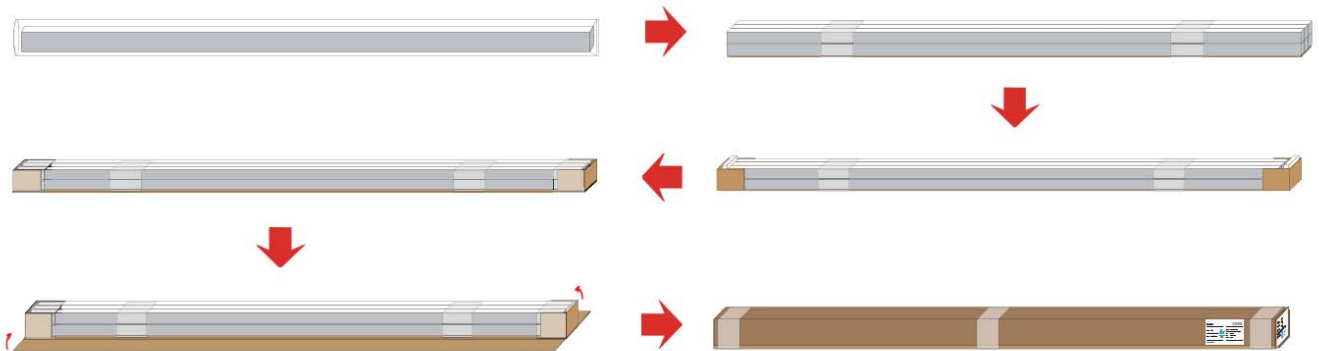

Details

Standard Configuration

Picture	Item	Parameter
	①Profile	Material: AL6063-T5 Profile weight: 0.297kg/2.5m Size: L2500*W16*H16mm Surface processing: Anodizing
	②Cover	Type: Frosted diffuse Material: PC Light transmittance: 70% Size: L2500*W14.6*H14.6 mm (shrink) 0.8mm/m when the temperature rises (drops) 10°C.
	③End caps	Size: L16*W16*H6.5mm

Optional Accessories

Picture	Item	Parameter
	④ FPC strip D6140-24V-8mm	Material: FPC, CCT: 2700/3000/4000/6000K; Ra > 90; Voltage:24V; Power: 6.6W/m; Lumen: 710Lm/m; PCB width: 8mm; Minimum cut: 50mm;
	⑤ End cap with hole	L16*W16*H6.5mm
	⑥ clips	L15*W17*H17mm

Optical Parameter

The testing result of 1M luminaire (with " D6140-24V-8mm " and diffuser)

Package

Mode 1 :

Mode 2 :

Components	Packaging material	Size(mm)	NW(kg)	GW(kg)	Content
Single piece	Hat box	Φ31mm*2580mm	0.5	0.95	1pcs/box
Whole bundle	Hat box	2580*250*165mm	16.5	33.35	33pcs/box
Whole box packaging	Paper box	2580*95*100mm	6	9	12pcs/box